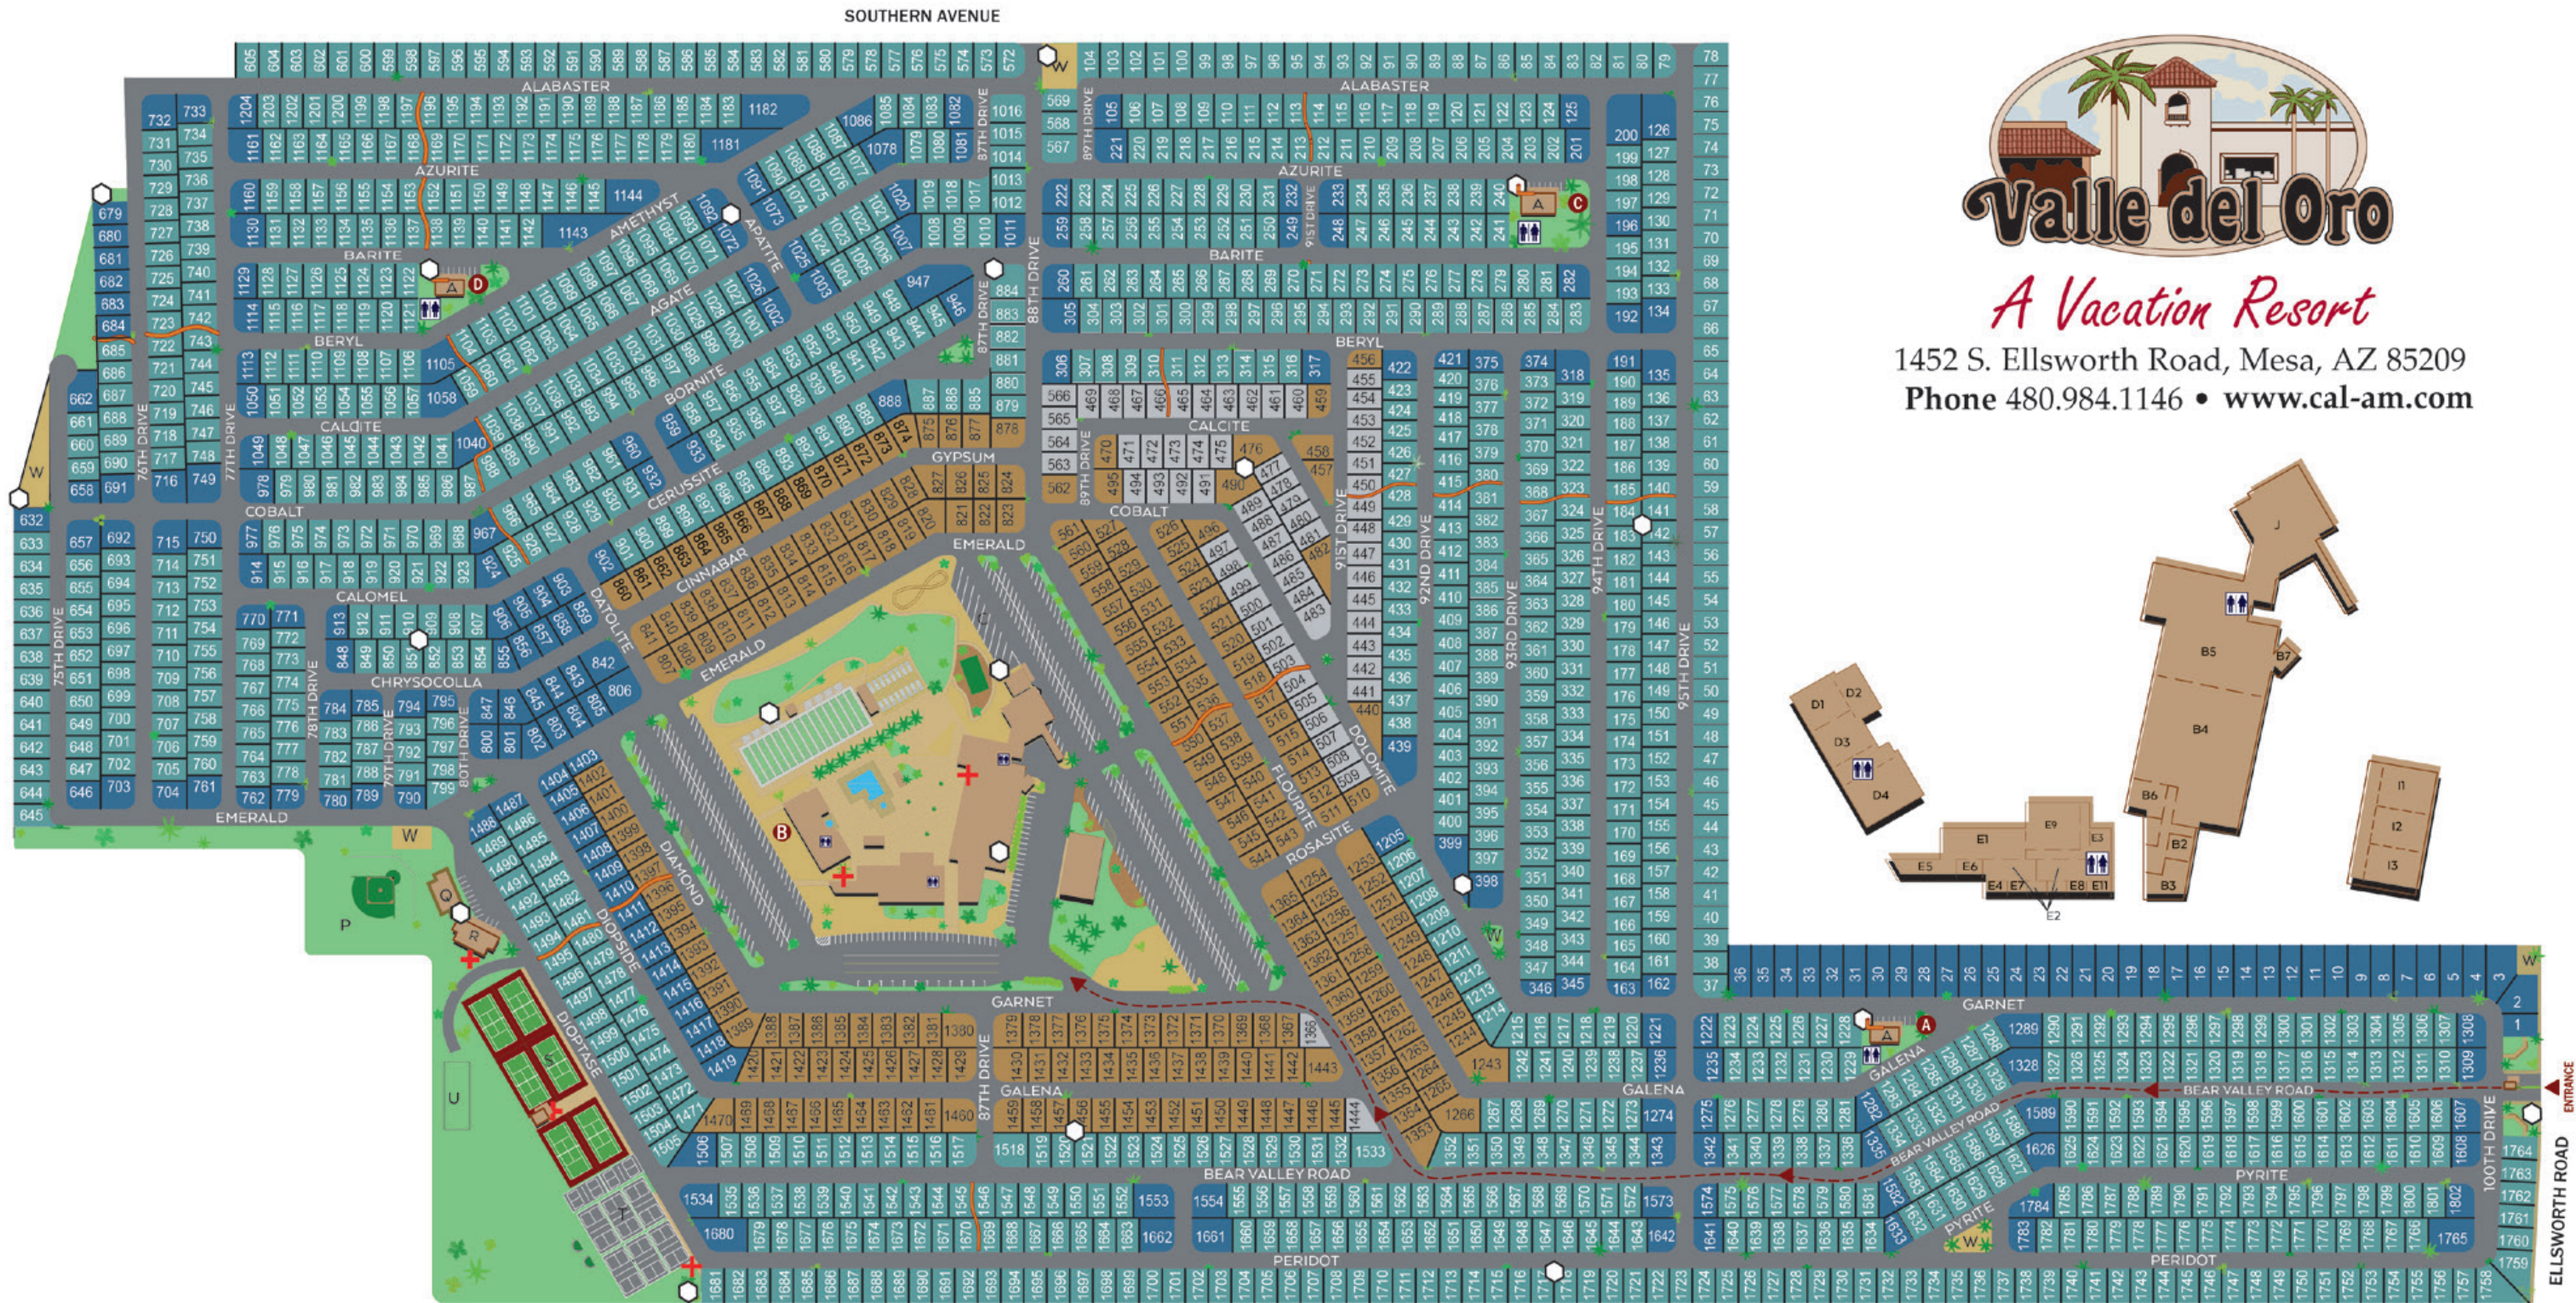

# A Vacation Resort

1452 S. Ellsworth Road, Mesa, AZ 85209  
 Phone 480.984.1146 • www.cal-am.com

- A Laundry Facilities
- B Main Building #1
  - B1 Box Office
  - B2 Post Office
  - B3 Guest Services
  - B4 Ballroom
  - B5 Fiesta Room
  - B6 Library
  - B7 RC Airplanes
- C Overflow RV Parking

- D Main Building #2
  - D1 Salon
  - D2 Sewing Room
  - D3 Laundry
  - D4 Fitness Center
- E Main Building #3, Recreation
  - E1 Billiards
  - E2 Accapulco Room
  - E3 Cancun Room
  - E4 Computer Club
  - E5 Internet Cafe

- O Horseshoe
- P Softball Field
- Q Sunset Grill
- R Maintenance Building
- S Tennis Courts
- T Pickleball
- U Dog Agility Park
- V Ladder Golf
- W Pet Runs

- A Satellite Areas Laundry/Showers/Restrooms/Mailboxes
- Premium Spaces
- Pet Spaces
- Premium Pet Spaces
- Restrooms
- AED
- Wifi Towers

MAP NOT TO SCALE