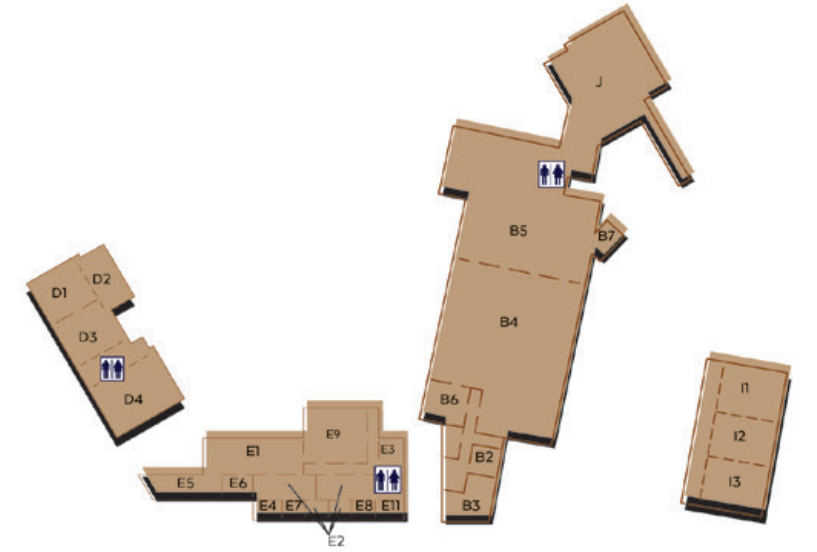

# A Vacation Resort

1452 S. Ellsworth Road, Mesa, AZ 85209  
 Phone 480.984.1146 • www.cal-am.com

- A Laundry Facilities
- B Main Building #1
  - B1 Box Office
  - B2 Post Office
  - B3 Guest Services
  - B4 Ballroom
  - B5 Fiesta Room
  - B6 Library
  - B7 RC Airplanes
- C Overflow RV Parking

- D Main Building #2
  - D1 Salon
  - D2 Sewing Room
  - D3 Laundry
  - D4 Fitness Center
- E Main Building #3, Recreation
  - E1 Billiards
  - E2 Accapulco Room
  - E3 Cancun Room
  - E4 Computer Club
  - E5 Internet Cafe

- F Pool and Spas
- G Lap Pool
- H Cactus Grill, Tiki Bar & Pool Side Party Patio
- I Main Building #4, Crafts
  - I1 Saguaro Room
  - I2 Canyon Room
  - I3 Roosevelt Room
- J Woodworking
- K Theatre
- L Garden Scale Railroad
- M Shuffleboard
- N Bocce Ball

MAP NOT TO SCALE