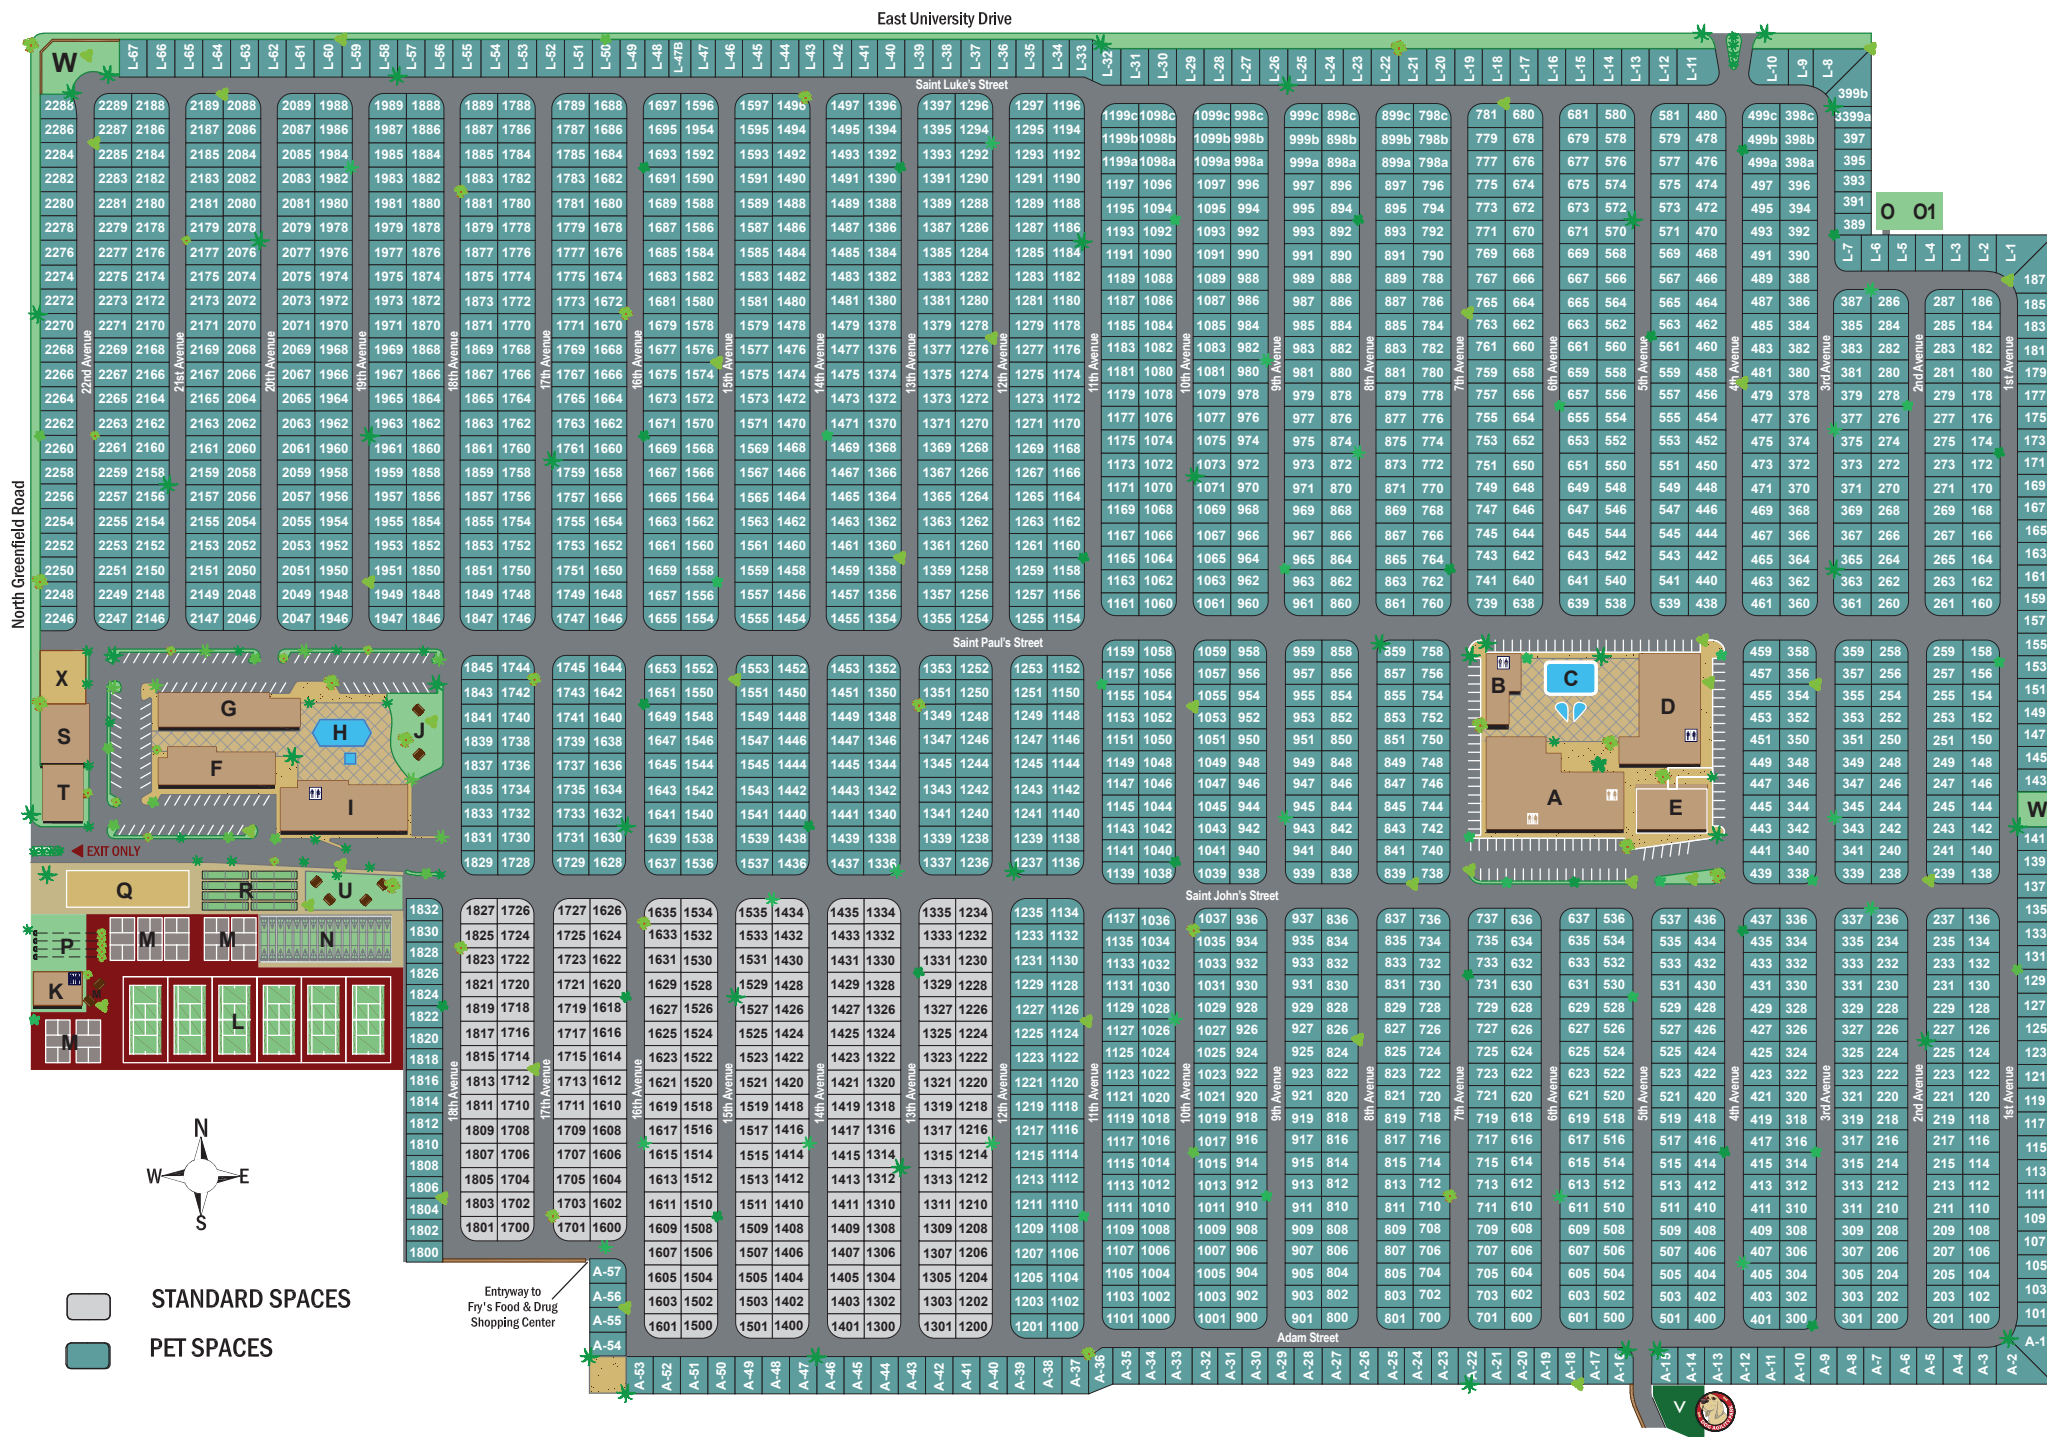

Where the best keeps getting better!

MESA REGAL

4700 E. Main Street, Mesa, AZ 85205
 Phone: (480) 830-2821 Fax: (480) 325-0122
 Cal-Am.com/Resorts

Resort Amenities

- A East Building #1**
- A1 Silversmith
- A2 Tap Room
- A3 Multipurpose Room
- A4 Royal Hall
- A5 Computer Lab
- A6 Massage Rooms 1 & 2
- A7 Lapidary
- A8 Billiards Room
- A9 Spa
- A10 Lounge
- A11 Music Room
- A12 Poker Room
- A13 Stained Glass
- B East Building #2**
- B1 East Laundry
- B2 Covered Jacuzzi
- B3 Showers/Restrooms
- B5 Dance Patio
- C East Pools (Lap & Wading)**
- D East Building #3**
- D1 Regal Ballroom
- D2 Cactus Grill
- D3 Hair Salon and Spa
- E Office Center**
- E1 Guest Services
- E2 Manager's Office
- E3 Activity Office
- E4 Post Office
- F West Building #6**
- F1 Wood Shop
- F2 Ceramics
- F3 Game Room
- G West Building #7**
- G1 Quilting Room
- G2 Fitness Center
- G3 Patrol Office/Storeroom
- H West Pool & Spa**
- I West Building #8**
- I1 West Laundry & Showers
- J Putting Green**
- K Palo Verde Room**
- L Tennis Courts (6)**
- M Pickleball Courts (7)**
- N Shuffleboard Courts (24)**
- O Batting Cage**
- O1 RC Race Track
- P Golf Driving Range**
- Q Rolle Bolle (10)**
- R Bocce Ball (8)**
- S Wood Shop Annex**
- T Maintenance Shop**
- U Acacia Room**
- V Sport Court**
- W Dog Agility Park**
- X Dumpsters**

YUMA
Southwest of Phoenix, AZ

TUCSON
Southeast of Phoenix, AZ